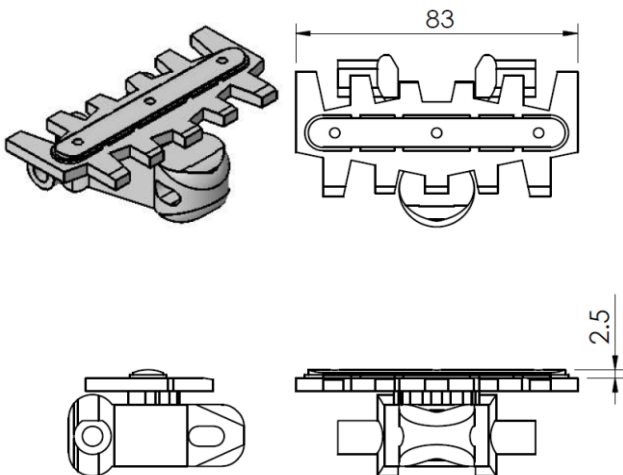

Friction top chain 阻滑鏈條

Chain	Link
FBTP 5A85F	F5110459

FH
FK
FB
Spiral
FW
IDX