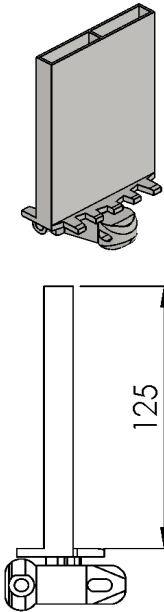

IDX

Flat top friction chain

全阻滑鏈條

Chain	Link
FBTP 5A85FA	F5110378

Closed top friction chain

無縫阻滑鏈條

Chain	Link
FBTP 5A85FB	FBTL 83FB

# F85

Pitch  
33.5mm

- F45
- FT
- FS
- FL
- F65
- FM
- F85**

## Cleated chain 檔板鏈條

Chain	Link
FBTF 5A85X125D	FBTL 83X125D

- FH
- FK
- FB
- Spiral
- FW
- IDX