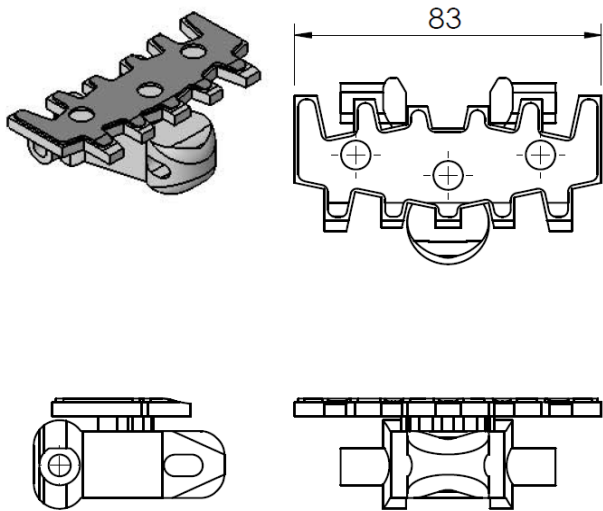

# F85

Pitch  
33.5mm

**F45**  
**FT**  
**FS**  
**FL**  
**F65**  
**FM**  
**F85**

## Plain chain 平面鏈條

Chain	Link
FBTP 5A85	F5110431
FBTP 5A85C Ultra wear resist chain	F5110533 超耐磨
FBTP 5A85E Antistatic chain	F5110427 抗靜電

## Steel top chain 不鏽鋼面鏈條

Chain	Link
FBTP 5A85TF	F5110436