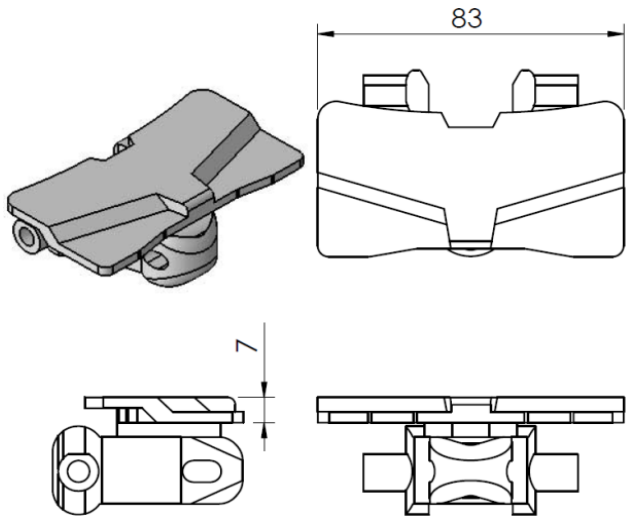

**F85**

Closed top chain 無縫平面鏈條

Chain	Link
FBTP 5A85A	F5059685

FH

FK

FB

Spiral

FW