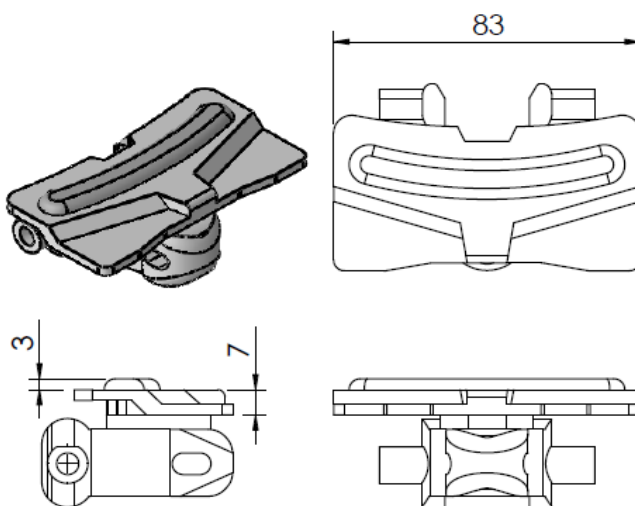

Closed top friction chain

無縫阻滑鏈條

Chain	Link
FBTP 5A85FB	FBTL 83FB