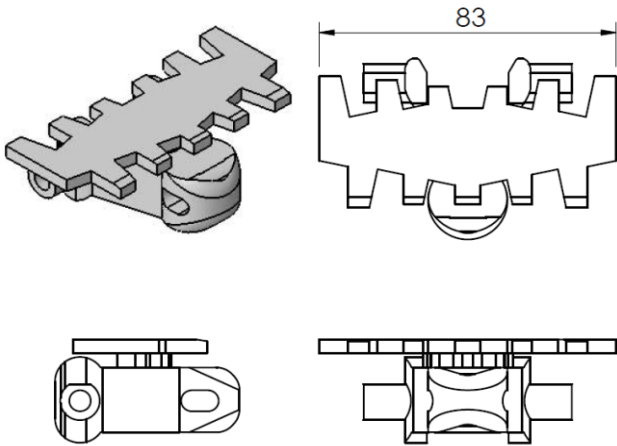

# F85

Pitch  
33.5mm

**F45**  
**FT**  
**FS**  
**FL**  
**F65**  
**FM**  
**F85**

## Plain chain 平面鏈條

Chain	Link
FBTP 5A85	F5110431
FBTP 5A85C Ultra wear resist chain	F5110533 超耐磨
FBTP 5A85E Antistatic chain	F5110427 抗靜電

## Steel top chain 不鏽鋼面鏈條

Chain	Link
FBTP 5A85TF	F5110436